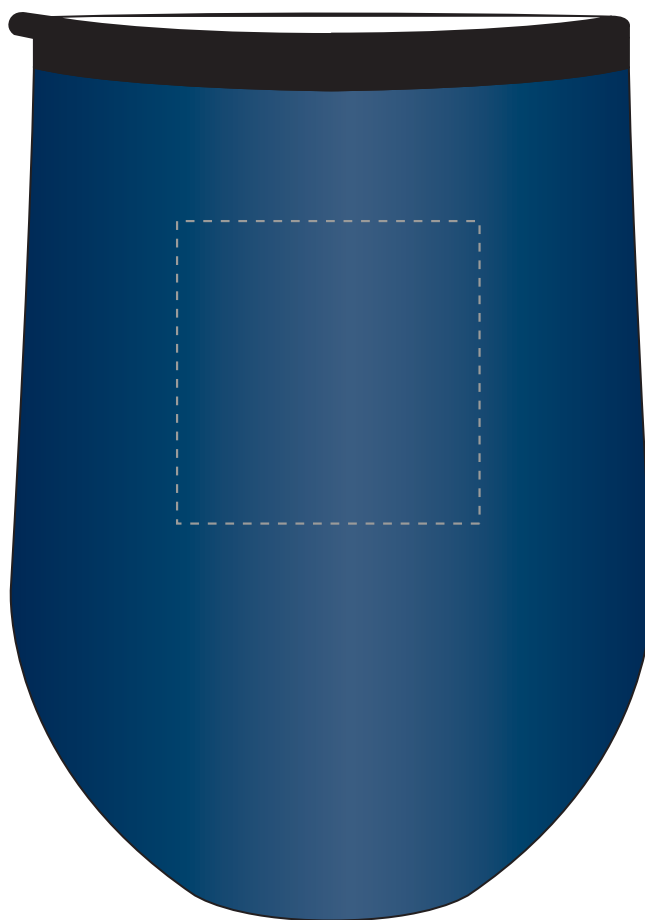

We stock this item in the following colours

**PANTONE REFERENCE(S)**

● Engraving

ARTWORK SCALE 100%

ARTWORK SCALE 100%
Max engrave area: 40mm x 40mm

Product Image for visualisation
- colours may vary

The dashed line is to demonstrate print area and will not appear on your printed item